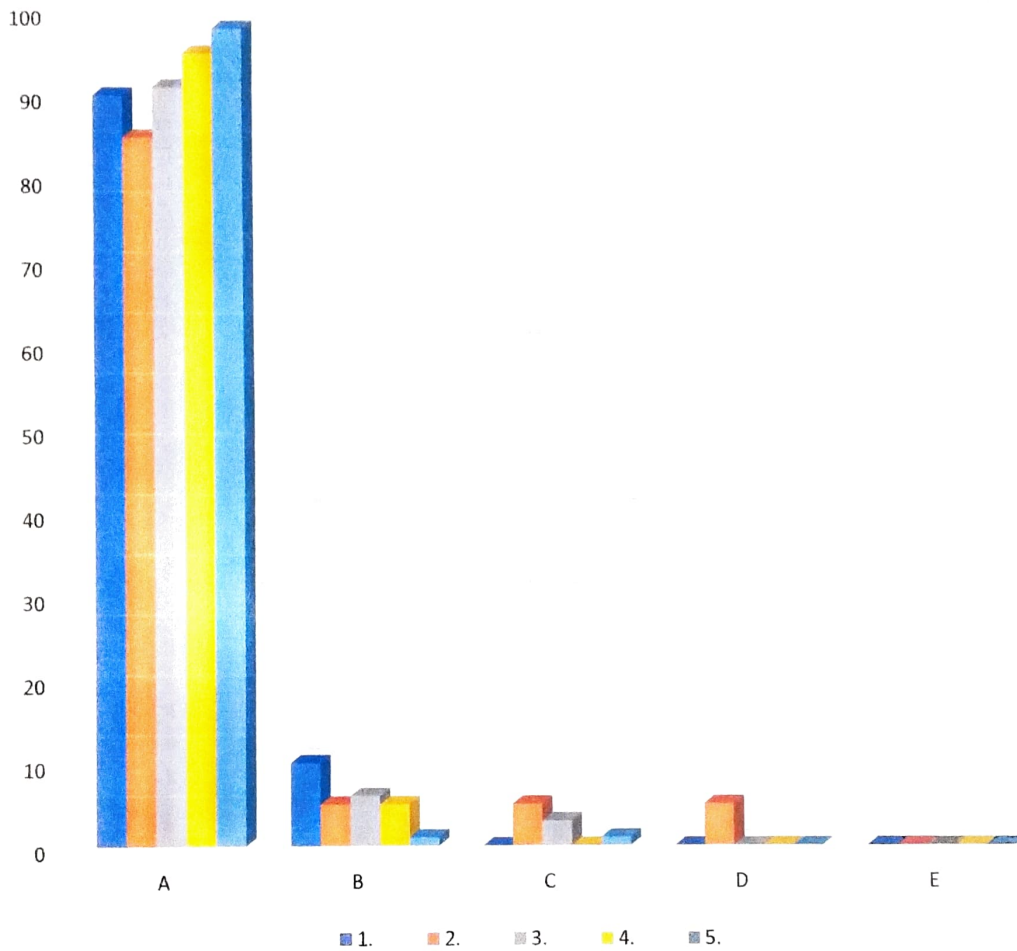

ST. ANNE'S DEGREE COLLEGE FOR WOMEN

Permanently Affiliated to Bengaluru City University
Recognized by UGC under Section 2(f), Accredited with 'A' Grade by NAAC
ISO 9001:2015 Certified Institution
#23, Cambridge Road, Halasuru, Bangalore- 560008

ALUMNI FEEDBACK ANALYSIS ON CURRICULUM

Year: 2020-21

Respondents: 100

Sl.No	Attributes	A	B	C	D	E
1.	How would you rate the curriculum prescribed for your degree during your term in the college?	90	10	0	0	0
2.	How do you rate the courses which are skills related suiting to the Industry included into the programs?	85	5	5	5	0
3.	How do you rate the availability of materials and references regarding curriculum?	91	6	3	0	0
4.	How would you rate the following academic initiatives taken by the college to improve your competence as student? (Innovative Teaching-Learning methodologies, Seminars, Workshops, Projects etc...)	95	5	0	0	0
5.	How do you rate the relevance of your degree to your present job?	98	1	1	0	0

Alumni Feedback Analysis

Nisla Joseph

PRINCIPAL
St. Anne's Degree College
For Women
23, Cambridge Road, Halasuru
Bangalore - 560 008