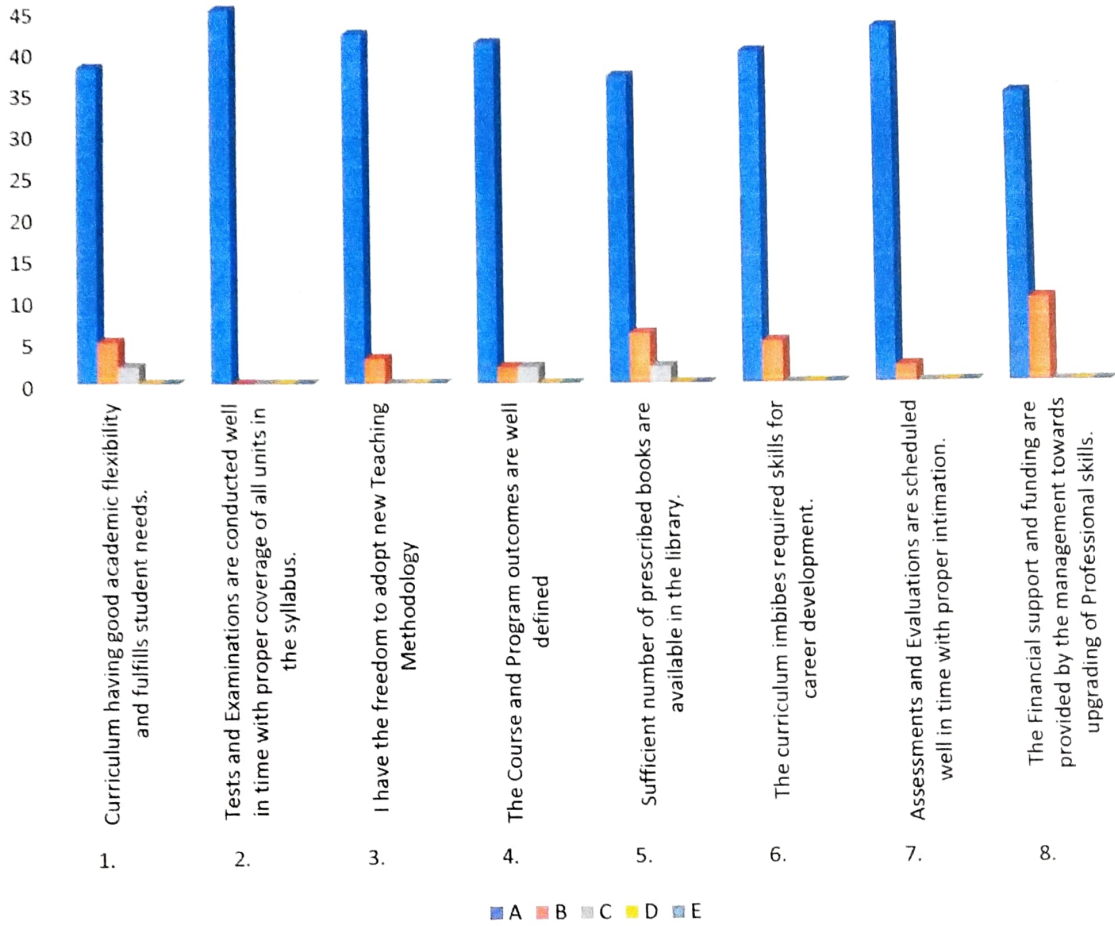

ST. ANNE'S DEGREE COLLEGE FOR WOMEN

Permanently Affiliated to Bengaluru City University
Recognized by UGC under Section 2(f), Accredited with 'A' Grade by NAAC
ISO 9001:2015 Certified Institution
#23, Cambridge Road, Halasuru, Bangalore- 560008

TEACHERS FEEDBACK ANALYSIS

Year: 2020-21

Respondents: 45

Sl.No	Attributes	A	B	C	D	E
1.	Curriculum having good academic flexibility and fulfills student needs.	38	5	2	0	0
2.	Tests and Examinations are conducted well in time with proper coverage of all units in the syllabus.	45	0	0	0	0
3.	I have the freedom to adopt new Teaching Methodology	42	3	0	0	0
4.	The Course and Program outcomes are well defined	41	2	2	0	0
5.	Sufficient number of prescribed books are available in the library.	37	6	2	0	0
6.	The curriculum imbibes required skills for career development.	40	5	0	0	0
7.	Assessments and Evaluations are scheduled well in time with proper intimation.	43	2	0	0	0
8.	The Financial support and funding are provided by the management towards upgrading of Professional skills.	35	10	0	0	0

Teachers Feedback Analysis

Nisla. Joseph

PRINCIPAL
St. Anne's Degree College
For Women
23, Cambridge Road, Halasuru,
Bangalore - 560 008.